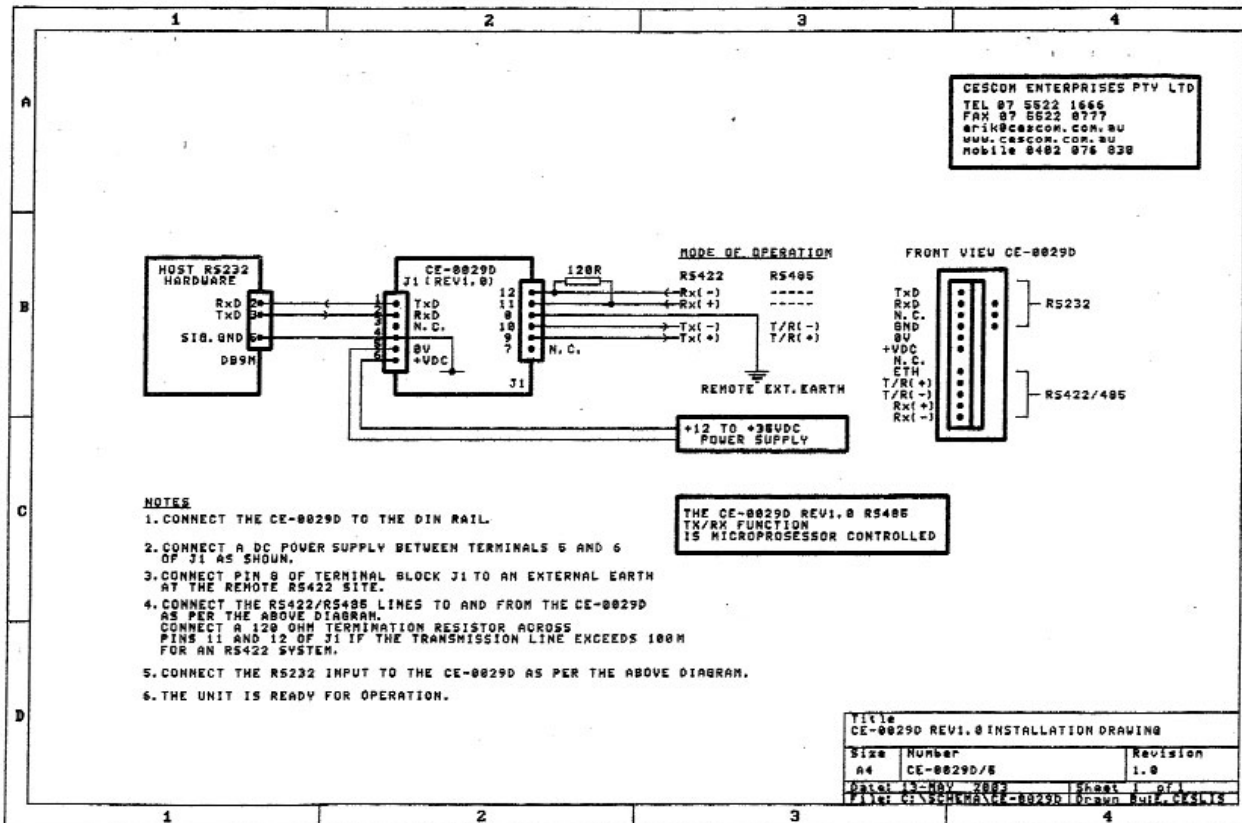

Unit 1, 8 Fremantle St.
West Burleigh, QLD 4220
Australia

RS232 - RS422/485 CONVERTER (ISOLATED) DIN RAIL MOUNTED MODEL CE-0029D Installation Instructions

How to Order

CE-0029D

RS23-RS422/485 CONVERTER (ISOLATED) DIN RAIL MOUNTED